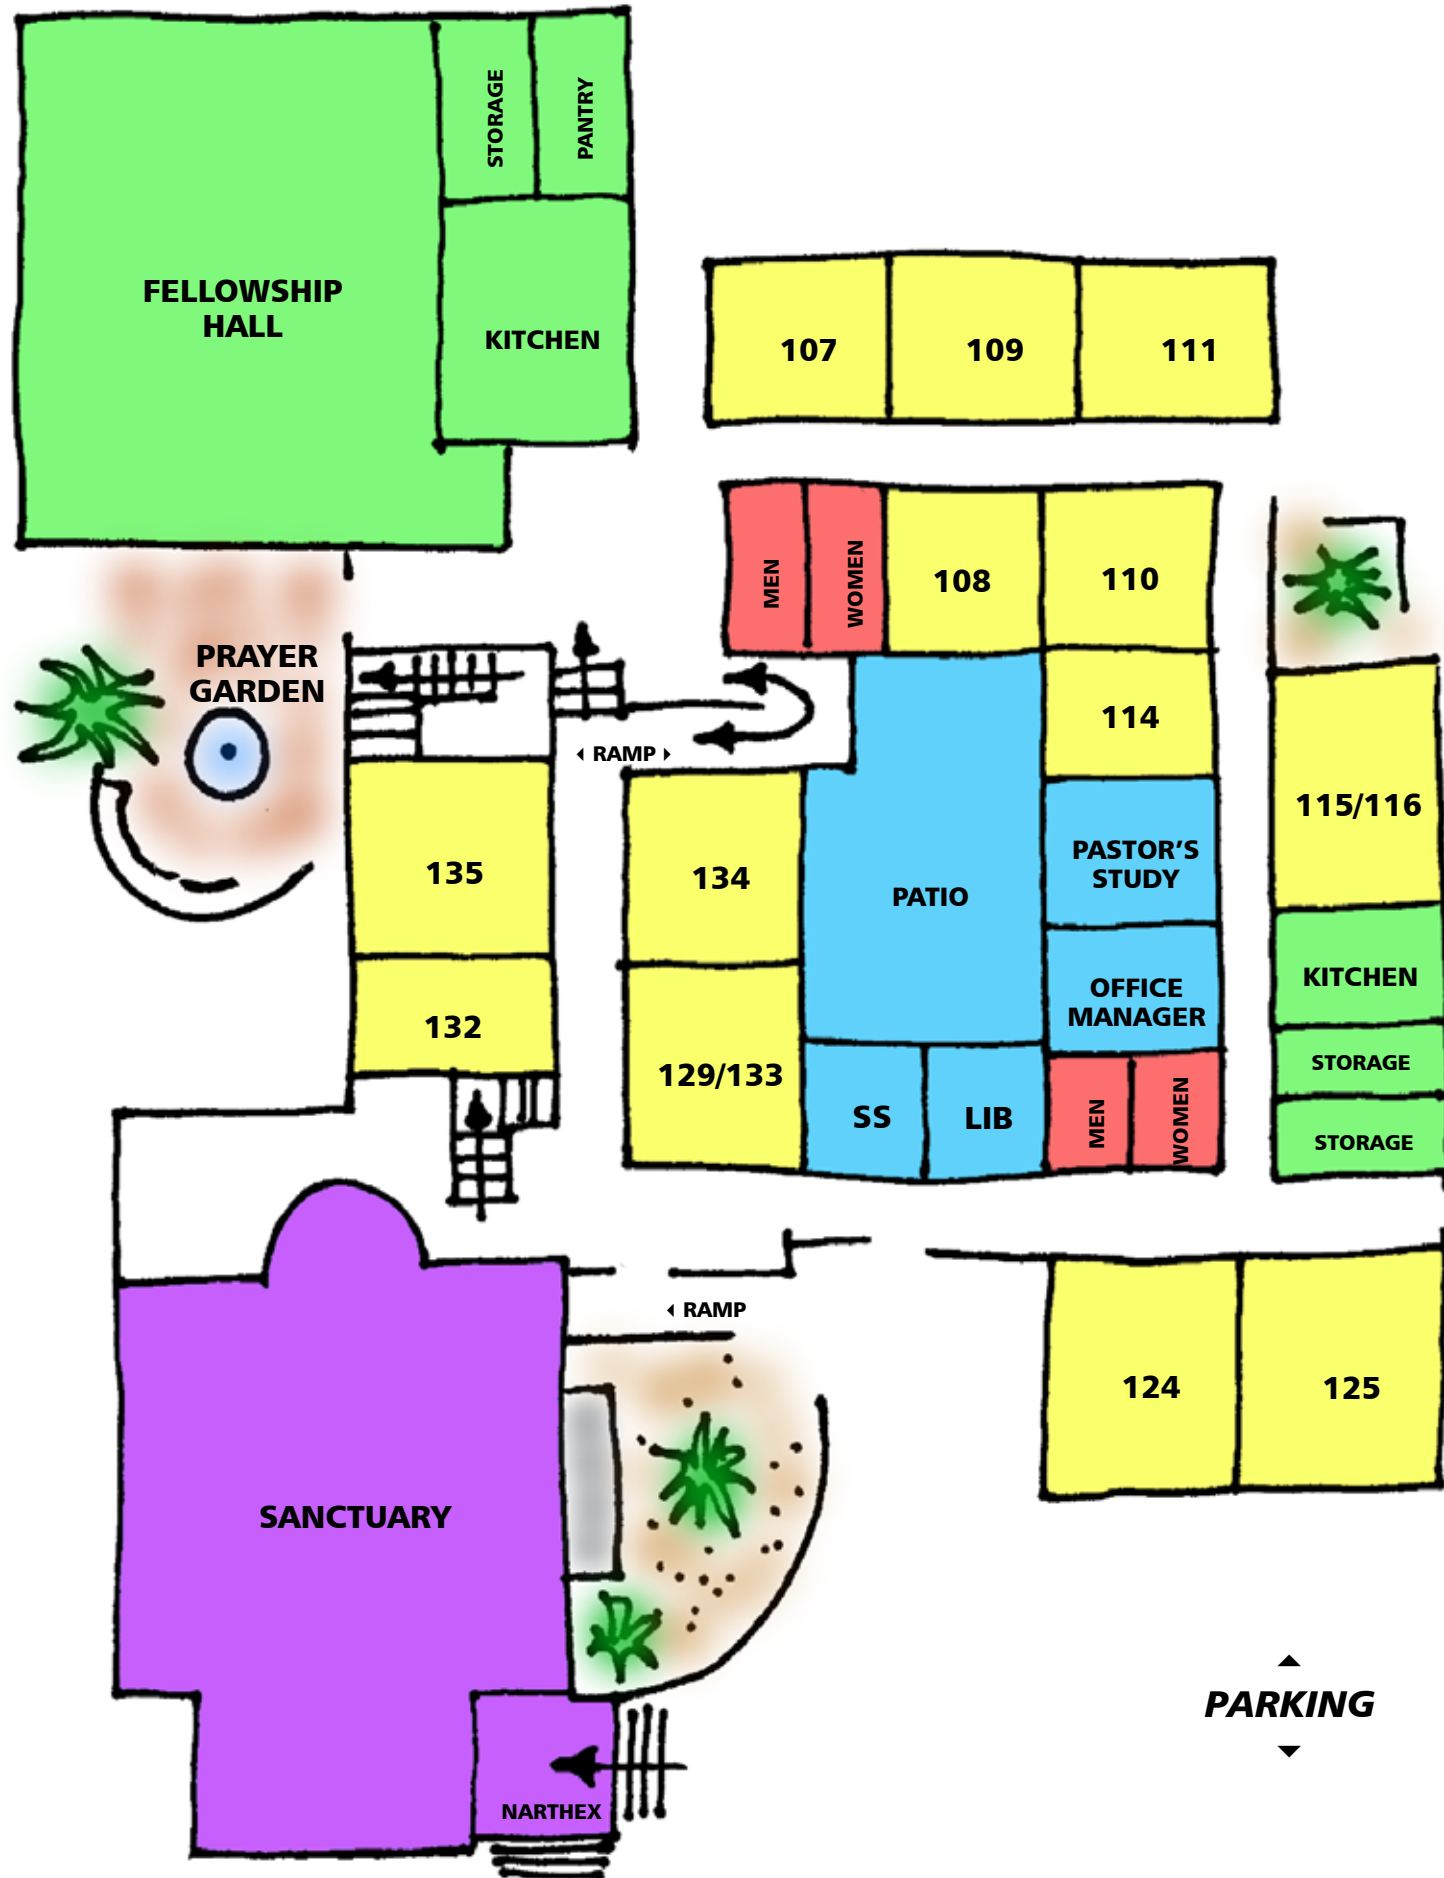

SECOND FLOOR

- 107 Wesley Fellowship
- 108 Classroom/Bride's Room
- 109 Nursery I
- 110 Kindergarten
- 111 Nursery II
- 114 New Life Sunday School Class
- 115/116 Conference Room
- 118 Pastor's Study
- 119 Office Manager
- 124 Leaphart/Wilson Class
- 125 Open Door Sunday School Class
- 129/133 Scout Room
- 132 Music Director
- 134 Challengers Sunday School Class
- 135 Choir Room
- 202 Junior High (Grades 6, 7 & 8)
- 204 Grades 1 & 2
- 205 Grades 3, 4 & 5
- 206 Senior High (Grades 9, 10, 11 & 12)
- 207 Bill Jones Sunday School Class
- SS Sunday School Office
- LIB Library